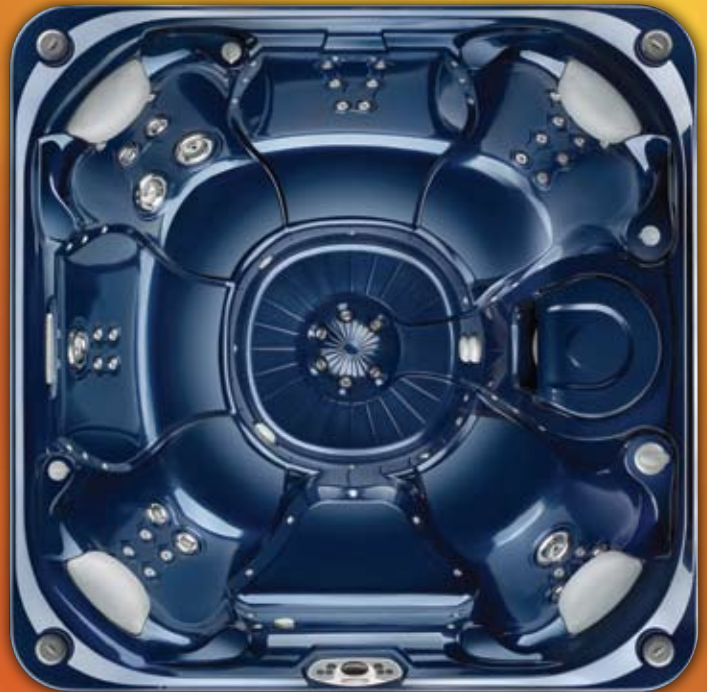

Pulse™

Seating Capacity	6 adults
Dimensions	7'5" x 7'5" x 38"H / 2.26m x 2.26m x .97mH
Water Capacity	380 gallons / 1,438 liters
Weight	920 lbs. / 417 kg dry; 5,154 lbs. / 2,337 kg filled*
Spa Shell & ELMwood™ Cabinet Options	
Pearl	Autumn, Driftwood or Espresso
Platinum	Driftwood
Sapphire	Driftwood or Espresso
Lighting	Raio™ lighting system (multi-color LED)
Music System (Optional)	Wireless music system with iCast™ transmitter, 4 speakers and amplifier
Hydromassage Jets (Total-50)	4 Combination XL, 6 Combination, 40 Direct (all jets with stainless steel trim)
Waterfall	Vidro™ (backlit, multi-color LED)
Control System	IQ 2020® 230v/50amp, 60Hz Includes G.F.C.I. protected sub-panel
Heater	No-Fault®, 4000w/230v
Jet Pump 1	Wavemaster® 9000; One-speed, 2.5 HP Continuous Duty, 4.8 HP Breakdown Torque
Jet Pump 2	Wavemaster® 9200; Two-speed, 2.5 HP Continuous Duty, 4.8 HP Breakdown Torque
Circulation Pump	SilentFlo 5000®
Ozone System (Optional)	FreshWater® III Corona Discharge
Effective Filtration Area	65 sq. ft., top loading
Vinyl Cover	Ash, Espresso or Rust, 3.5" to 2.5" tapered, 2 lb. density foam core, UL classified, ASTM rated
Cover Lifter (Optional)	CoverCradle®, CoverCradle® II, Lift 'n Glide® or UpRite®

* Includes water and 6 adults weighing 175 lbs. each
Export models available in 230v, 50Hz, 1500w Heater

Shell Colors

Cabinet Colors

Cover Colors

Limelight™

HOT TUBS

Sometimes it comes to you in a flash.

The instant recognition of something extraordinary that focuses on what you want out of life. Built for your enjoyment, designed to last. A way to bring your family and friends together.

The Pulse™ hot tub is a shining example.

pulse

Step into it™

From the makers of